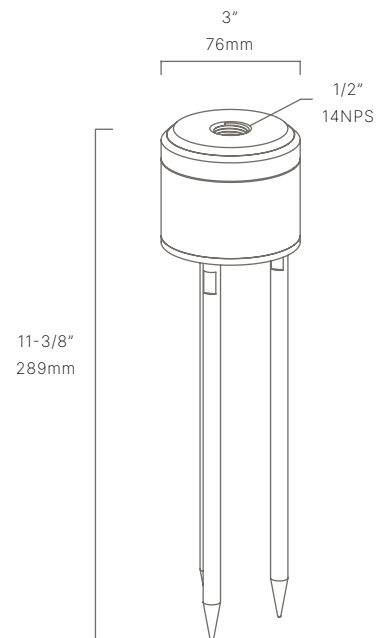

AURORALIGHT

PROJECT: _____

SKU #: _____

TYPE: _____

POWER BOX

MJB002503

The Power Box, part of the most comprehensive ground mount offering available, machined from solid brass with a removable top assembly. This unit can be buried within 1" of the top, even in exterior wet locations.

- Perfect for loose and sandy soil conditions
- Ideal for lightweight & heavyweight fixtures

CONFIGURATOR:

MJB002503	FINISH
( ) = Most common configuration	☐
	(NAT) Natural Brass
	(BLP) Bronze Living Patina
	(BLPX) Extra Dark BLP
	(NI) Nickel PVD

AVAILABLE FINISHES:

DIMENSIONS	H9" x W3"
VOLTAGE	12V, 120V
TRANSFORMER	Included Electronic 60W 120-12V AC
FINISH	Included Natural Brass
MATERIAL	Brass & Stainless Steel

*For complete warranty terms, please visit: www.auroralight.com/warranty/

P. 760.931.2910

O. 2742 Loker Ave. W Carlsbad CA 92010

W. www.auroralight.com

MADE IN USA
WITH DOMESTIC & IMPORTED MATERIALS